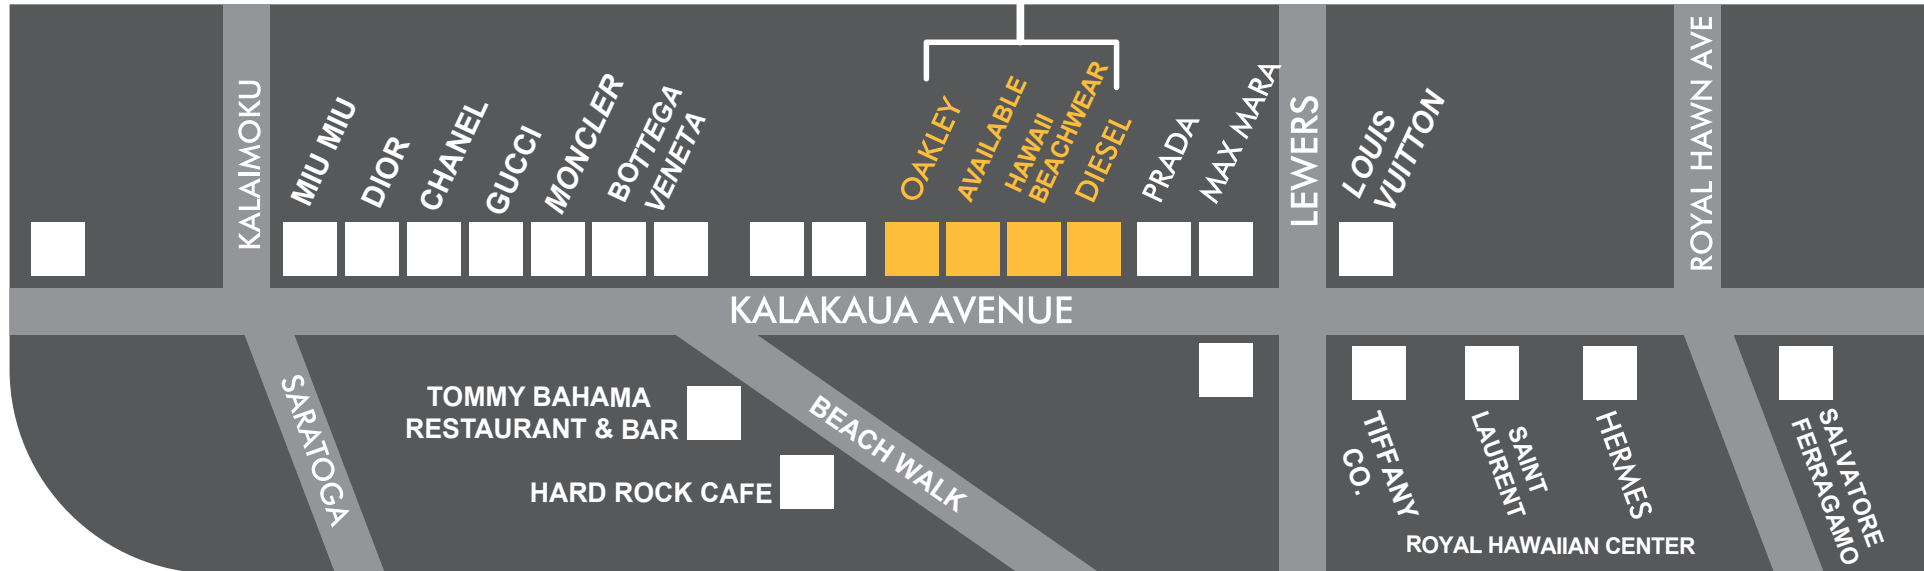

THE SHOPS AT
2150
 KALAKAUA

THE SHOPS AT
2150
 KALAKAUA

OAKLEY
 HAWAII
 BEACHWEAR
 DIESEL

*This site plan is not a representation, warranty or guarantee as to size, location or identity of any tenant, and the improvements are subject to such changes, additions, and deletions as the architect, landlord, or any governmental agency may direct.