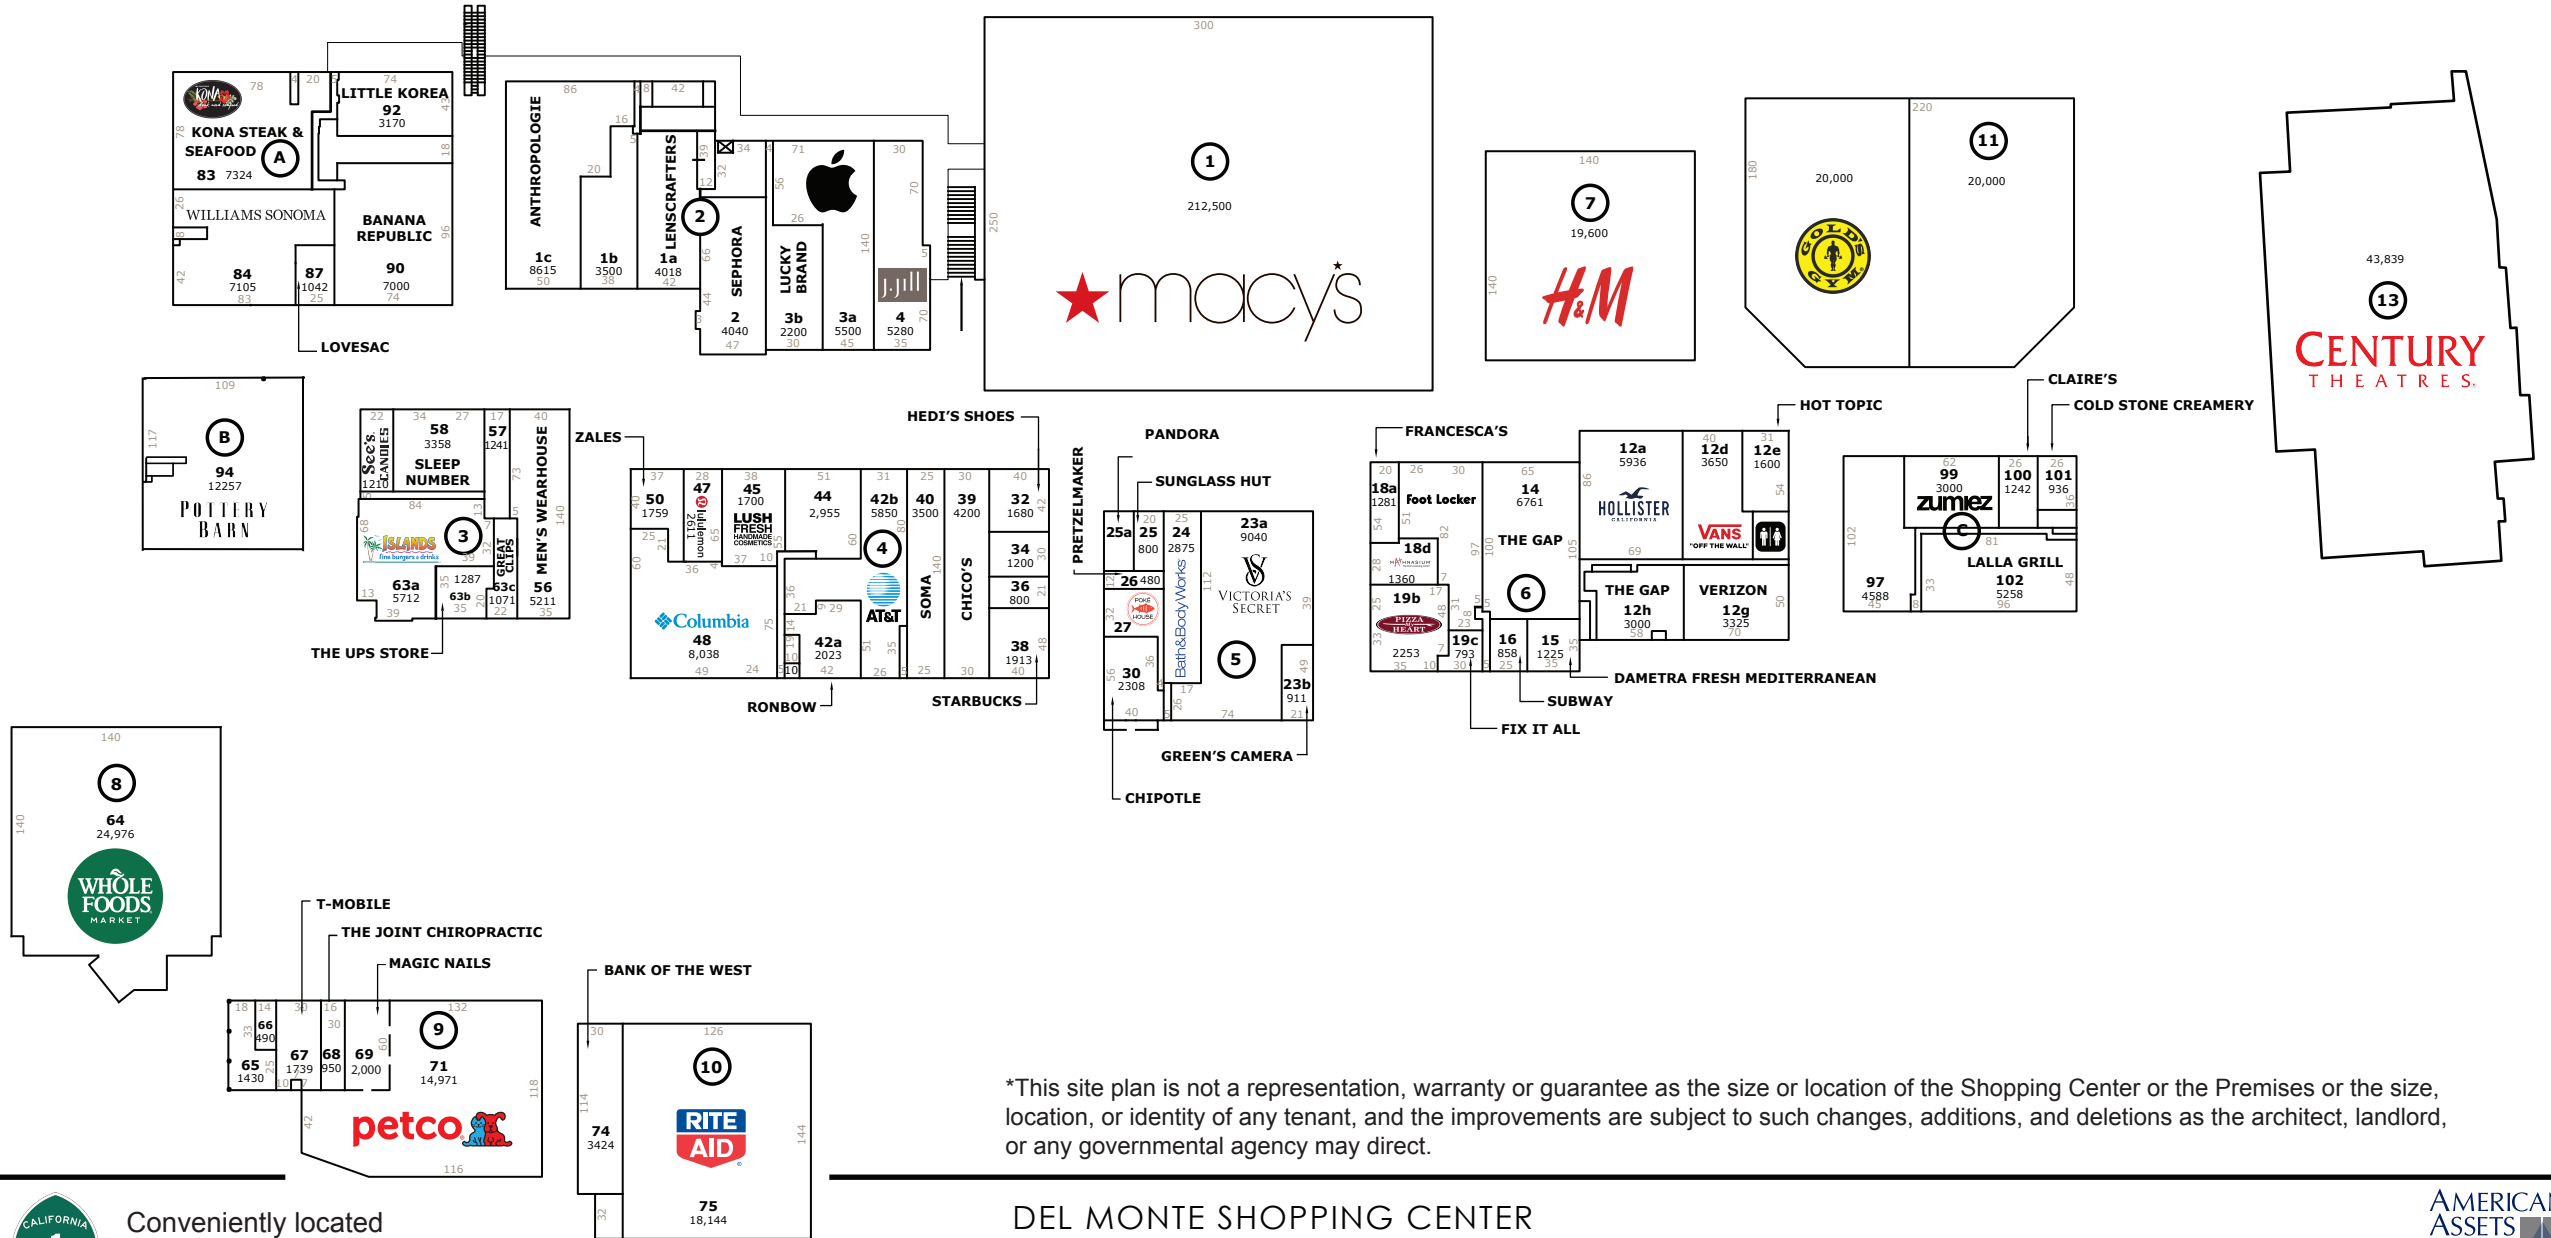

DEL MONTE SHOPPING CENTER

*This site plan is not a representation, warranty or guarantee as the size or location of the Shopping Center or the Premises or the size, location, or identity of any tenant, and the improvements are subject to such changes, additions, and deletions as the architect, landlord, or any governmental agency may direct.

DEL MONTE SHOPPING CENTER MONTEREY, CALIFORNIA

CALIFORNIA 1
Conveniently located
right off the 1 Freeway