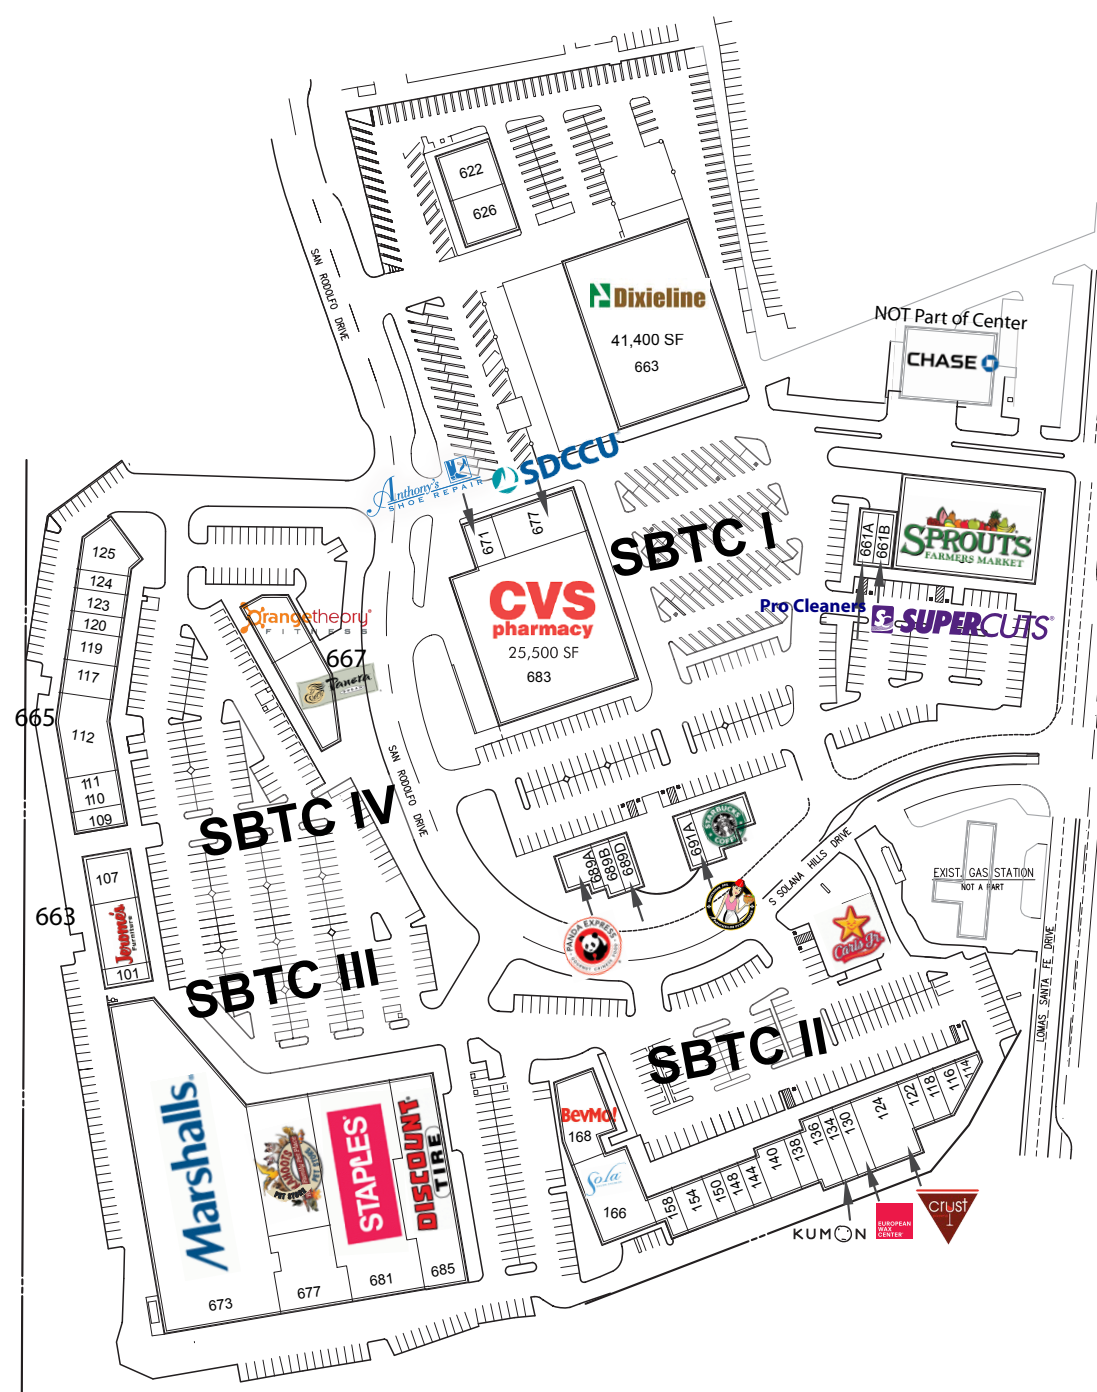

# Solana Beach Towne Centre

Solana Beach, California

**Property Description:** Ideally located in San Diego’s north county, Solana Beach Towne Centre is the premier community center catering to the upscale communities of Solana Beach and Rancho Santa Fe.

**Major Tenants:** Sprouts Farmers Market, CVS Pharmacy, BevMo!, Dixieline, Marshalls, Kahoots Pet Store, Staples, Starbucks, Panera Bread, and Panda Express.

**Location:** Intersection of I-5 and Lomas Santa Fe Drive

SBTC IV		
SUITE	TENANT NAME	SQ. FT.
101	Robere's Jewelry	988
106	Jeromes Dream Shop	3,810
107	Soccer Post	2,199
109	NuSpine Chiropractic	1,117
110	Perlman Clinic	988
111	Perlman Clinic	1,122
112	Available	4,621
117	Solana Family Dental	1,937
119	Total Vision -Solana Beach	1,746
120	Solana Beach Barber	892
123	Fish District Eatery	1,348
124	Mail Mania	908
125	Massage Concepts	2,703
126	Orangetheory Fitness	3,394
133	Panera Bread	4,320

663-667 SAN RODOLFO DRIVE

SBTC III		
SUITE	TENANT NAME	SQ. FT.
673	Marshalls	39,295
677	Kahoots Pet Store	4,981
681	Staples	21,875
685	Discount Tire	10,000

673-685 SAN RODOLFO DRIVE

SBTC I		
SUITE	TENANT NAME	SQ. FT.
622	Available	2,364
626	Dixieline Showroom	3,600
659	Sprouts Farmers Market	14,986
661A	Pro Cleaners	1,200
661B	Supercuts	1,200
663	Dixieline	41,400
671	Anthony's Shoes	1,575
677	SDCCU	3,713
683	CVS	25,500
689D	Available	1,200
689B	Designer Nails	1,200
689A	Panda Express	1,800
691A	Micheline's Pita House	1,200
691BC	Starbucks	2,400